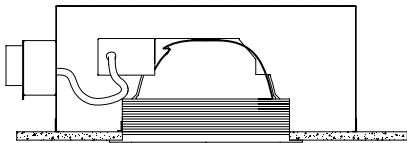

Classic

Insider

Deep Trim

Standard Construction-DEEP

Remodel-DEEP only

IC Rated-DEEP

Rough-in	Height*	Width	Length
std. deep	6.07"	18.8"	19.23"
IC deep	6.11"	5.95"	16.94"
Remodel	8.03"	20.92"	22.76"

*Measured from finished ceiling to top of fixture.

SPECIFICATIONS:

Compact fluorescent recessed downlight with cross blade baffle with clear acrylic lens.

Trims

- 9" open aperture available with specular finish, two recessing variants (Classic and Insider).
- *Classic*: Flange trim for suspended grid or drywall ceilings.
- *Insider*: For integrating with drywall ceilings to give a flush fit.
- The outer, visible part of the reflector is anodized in matte silver, also available in white to create a harmonious overall effect.

Rough-in

- Heavy gauge galvanized steel
- Injection molded thermoplastic trim support ring

Electrical:

- Intellivolt 120 to 277V 50/60Hz, electronic, programmed start, Class A sound rating. Maximum THD 10%.
- Junction Box: 18AWG wire, rated min. 90°C, solid wire or with tinned ends. Rated for thru branch circuit wiring.