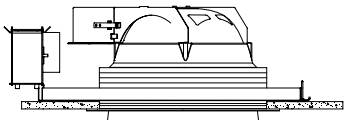

Classic

Insider

Deep Trim

Standard Construction-DEEP

Remodel-DEEP only

IC Rated-DEEP

Rough-in	Height*	Width	Length
std. deep	6.07"	18.8"	19.23"
IC deep	6.11"	5.95"	16.94"
Remodel	8.03"	20.92"	22.76"

*Measured from finished ceiling to top of fixture.

SPECIFICATIONS:

Compact fluorescent recessed downlight with cross blade baffle with clear acrylic lens.

Trims

- 9" open aperture available with specular finish, two recessing variants (Classic and Insider).
- *Classic*: Flange trim for suspended grid or drywall ceilings.
- *Insider*: For integrating with drywall ceilings to give a flush fit.
- The outer, visible part of the reflector is anodized in matte silver, also available in white to create a harmonious overall effect.

Rough-in

- Heavy gauge galvanized steel
- Injection molded thermoplastic trim support ring

Electrical:

- Intellivolt 120 to 277V 50/60Hz, electronic, programmed start, Class A sound rating. Maximum THD 10%.
- Junction Box: 18AWG wire, rated min. 90°C, solid wire or with tinned ends. Rated for thru branch circuit wiring.