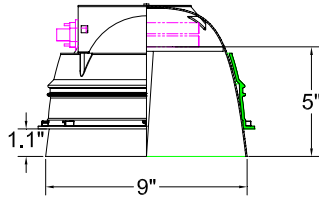

Classic

Insider

Deep Trim

Standard Construction-DEEP

Remodel-DEEP only

IC Rated-DEEP

Rough-in	Height*	Width	Length
std. deep	6.07"	18.8"	19.23"
IC deep	6.11"	5.95"	16.94"
Remodel	8.03"	20.92"	22.76"

*Measured from finished ceiling to top of fixture.

Rough-in

- Heavy gauge galvanized steel
- Injection molded thermoplastic trim support ring

Electrical:

- Intellivolt 120 to 277V 50/60Hz, electronic, programmed start, Class A sound rating. Maximum THD 10%.
- Junction Box: 18AWG wire, rated min. 90°C, solid wire or with tinned ends. Rated for thru branch circuit wiring.