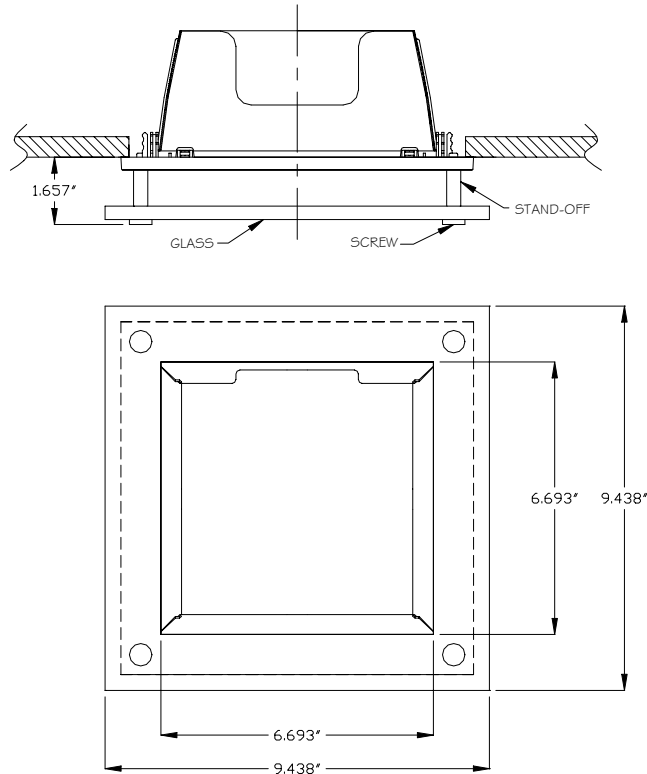

ModuleX CF

7S SERIES - SQUARE COMPACT FLUORESCENT RECESSED DOWNLIGHT TRIM FOR FLOATING GLASS

SPECIFICATIONS:

1. **Frame:** Flat Style Trim Flange. Molded of UL94-HB plastic. Held to Fixture Housing by (4) 0.090"(23mm) retaining fingers inserted into housing clips.
2. **Glass:** 0.315"(8mm) thick glass lens with frosted center. Retained by standoffs to the Fixture Housing through the 0.39"(10mm) holes in Trim Ring with thumb screw. Glass is suspended 1.5"(38.1mm) below ceiling.
3. **Reflector:** Made of 0.039"(1mm) specular Aluminum.
4. **Available Finishes:** Matte White or Metallic Silver
5. **Compliances:** UL Listed.