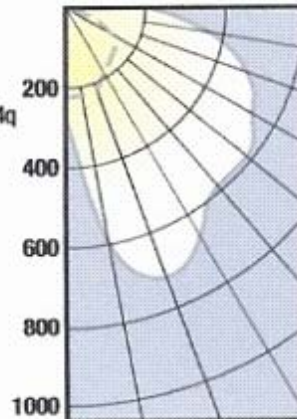

Lumens: 3200

Efficiency: 50.1%

 --- 0
 ——— 90

Footcandles on wall

Distance from wall 3 ft.

Aiming angle 90

Dfc	Single unit Dfl					Multiple units Dbl						
	0	1	2	3	4	5	3		5			
1	56	46	26	12	6	3	83	79	83	62	37	62
2	46	39	26	15	8	4	77	77	77	55	41	55
3	29	26	19	12	7	4	56	57	56	38	33	38
4	18	17	14	9	6	4	40	41	40	27	26	27
5	12	12	10	7	5	4	30	30	30	20	20	20
6	9	8	7	6	4	3	23	23	23	16	16	16
7	6	6	5	4	4	3	17	18	17	12	12	12
8	4	4	4	3	3	2	13	13	13	9	10	9
9	3	3	3	3	2	2	10	10	10	7	8	7

Dfc = distance from ceiling

Dfl = distance from luminaire in feet

Dbl = distance between luminaires in feet

Footcandle values are initial

7SW.142 - 7S041WH

Photometric Data

Test No: H05813

Lamp: (2) FM32W/GX24q

Lumens: 2400

Efficiency: 52.8%

 --- 0
 ——— 90

Footcandles on wall

Distance from wall 3 ft.

Aiming angle 90

Dfc	Single unit Dfl					Multiple units Dbl						
	0	1	2	3	4	5	3		5			
1	45	36	21	10	4	2	65	62	65	49	29	49
2	36	31	21	12	6	3	61	61	61	43	33	43
3	23	21	15	10	6	4	44	45	44	30	26	30
4	14	13	11	8	5	3	31	32	31	21	20	21
5	10	9	8	6	4	3	23	24	23	16	16	16
6	7	7	6	5	3	3	18	18	18	12	13	12
7	5	5	4	4	3	2	13	14	13	10	10	10
8	3	3	3	3	2	2	10	10	10	7	8	7
9	3	2	2	2	2	1	8	8	8	6	6	6