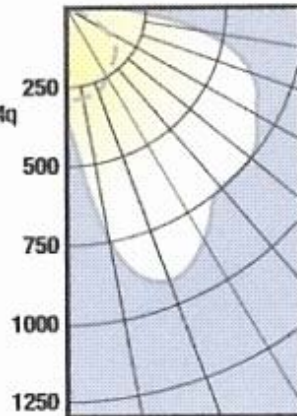

Lumens: 3200

Efficiency: 50.1%

 --- 0
 ——— 90

Footcandles on wall

Distance from wall 3 ft.

Aiming angle 90

Dfc	Single unit Dfl					Multiple units Dbl						
	0	1	2	3	4	5	3		5			
1	56	46	26	12	6	3	83	79	83	62	37	62
2	46	39	26	15	8	4	77	77	77	55	41	55
3	29	26	19	12	7	4	56	57	56	38	33	38
4	18	17	14	9	6	4	40	41	40	27	26	27
5	12	12	10	7	5	4	30	30	30	20	20	20
6	9	8	7	6	4	3	23	23	23	16	16	16
7	6	6	5	4	4	3	17	18	17	12	12	12
8	4	4	4	3	3	2	13	13	13	9	10	9
9	3	3	3	3	2	2	10	10	10	7	8	7

Dfc = distance from ceiling

Dfl = distance from luminaire in feet

Dbl = distance between luminaires in feet

Footcandle values are initial

7SW.142 - 7S041WH

Photometric Data

Test No: H05813

Lamp: (2) FM32W/GX24q