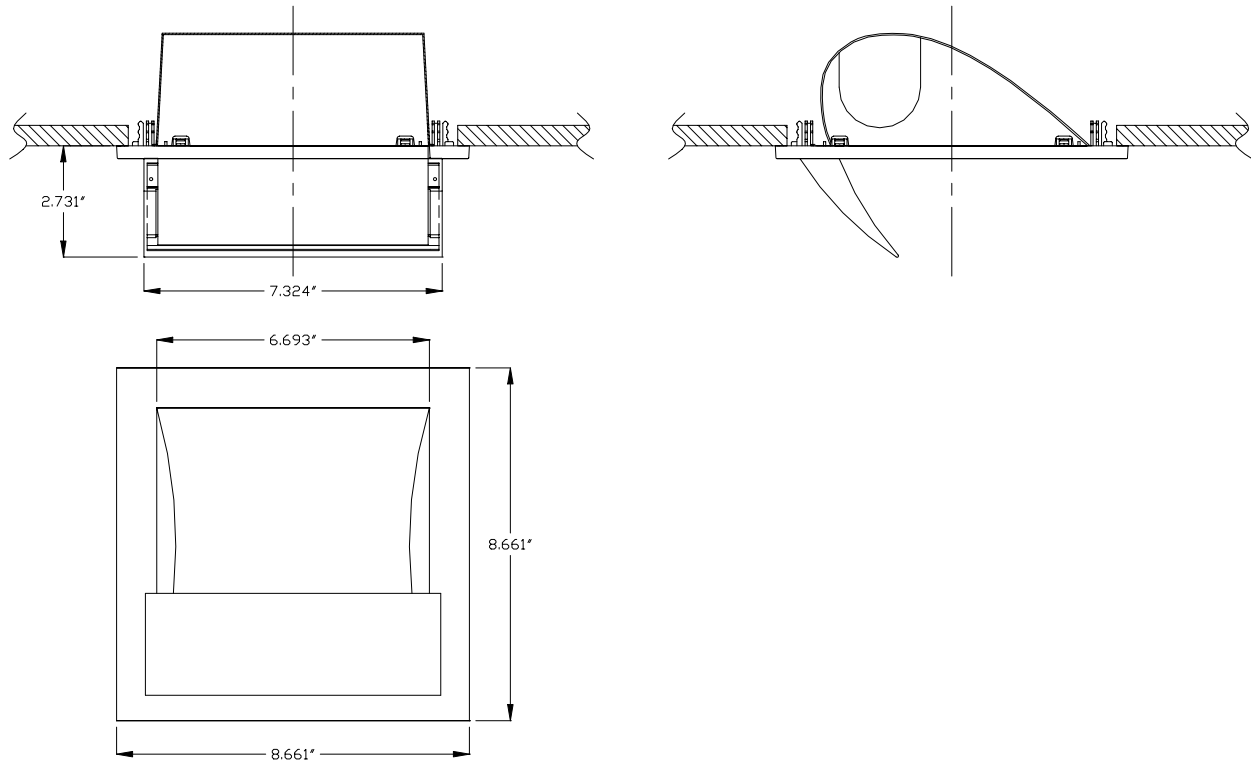

ModuleX CF

7S SERIES - SQUARE COMPACT FLUORESCENT RECESSED DOWNLIGHT TRIM FOR WALL WASH

SPECIFICATIONS:

1. **Frame:** Flat Style Trim Flange. Molded of UL94-HB plastic. Supports the Glass Lens, Reflector, Gasket mounting plate and Gasket. Held to Fixture Housing by (4) 0.090"(23mm) retaining fingers inserted into housing clips.
2. **Reflector:** Made of 0.039"(1mm) specular Aluminum. Curved flange below trim throws light in the direction of the wall in an even pattern without scallops.
3. **Available Finishes:** Matte White or Metallic Silver
4. **Compliances:** UL Listed.