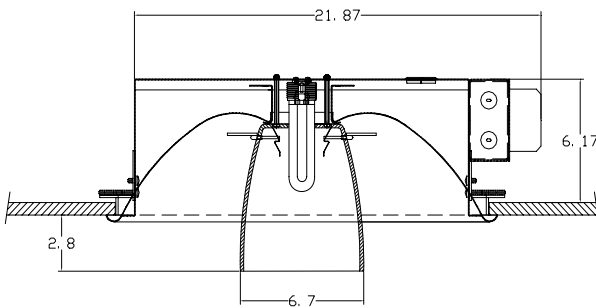

Indigo

Drywall Ceiling w/ 24478 Decorative Trim

TYPE: _____

Specifications:

21" diameter recessed reflector with decorative glass cone trim optic for drywall ceiling lighting.

Rough-in

- Drywall/plaster ceiling installation is available for seamless appearance.
- Reflector: Heavy gauge spun aluminum reflector with rolled lip. Matte white powder coat painted finish.
- Consult factory for custom reflector finishes.

Trim Styles

- 24478: Opal white glass cone. An opal white acrylic diffusing disc rests on top of cone.
- Consult factory for custom colors and custom trim styles.

Electrical

- Galvanized steel junction box with pry-out knock outs. Rated for through branch wiring, 4 in/4 out #12AWG wire 90 deg. Minimum. Accessible from below ceiling.
- Electronic, HPF, Class P rated, compact fluorescent ballast. Accessible from below ceiling. Wattage and voltage must be specified. See ordering information.
- Options include: dimming, emergency back-up. See ordering information.
- 26W/32W/42W, 4-Pin PL-T compact fluorescent lamp (supplied by others).

Compliance

- UL/C listed for damp locations.

To specify a complete catalog number, choose a combination of one rough-in and one trim from the selections available.

Rough-In Ordering Information

Ex. ALI-26-120-SR