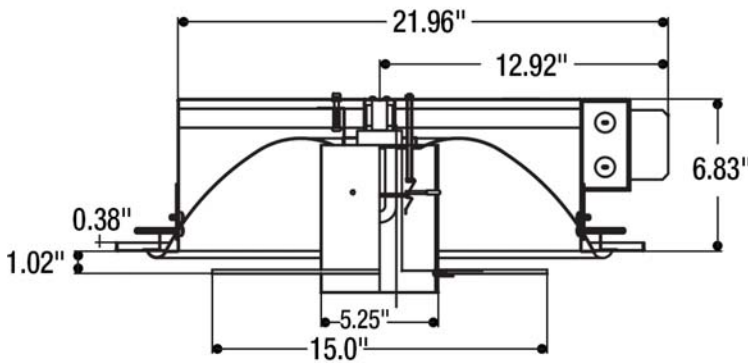

Compliance

- UL/C listed for damp locations.

To specify a complete catalog number, choose a combination of one rough-in and one trim from the selections available.

Rough-In Ordering Information

Ex. ALI-26-120-SR

Part Number	Description
ALI-26-120-SR	26 W Compact Fluorescent Triple Tube-120V
ALI-32-120-SR	32 W Compact Fluorescent Triple Tube-120V
ALI-42-120-SR	42 W Compact Fluorescent Triple Tube-120V
ALI-26-277-SR	26 W Compact Fluorescent Triple Tube-277V
ALI-32-277-SR	32 W Compact Fluorescent Triple Tube-277V
ALI-42-277-SR	42 W Compact Fluorescent Triple Tube-277V

Rough In Options	Description
-EM	Emergency Battery Pack
-DIM	Electronic Dimming Ballast

Trim Ordering Information

Trim Number	Description
24475	(Decorative Reflector) Etched Glass Plate/ Acrylic cylinder

Ardee Lighting reserves the right to change product specifications without prior notification.

	Ardee Lighting	
7/18/2007	PO Box 1769 · 639 Washburn Switch Rd · Shelby · NC 28151 T 704.482.2811 F 800.275.1544 E ardee@jjshelby.com www.ardeelighting.com	222288