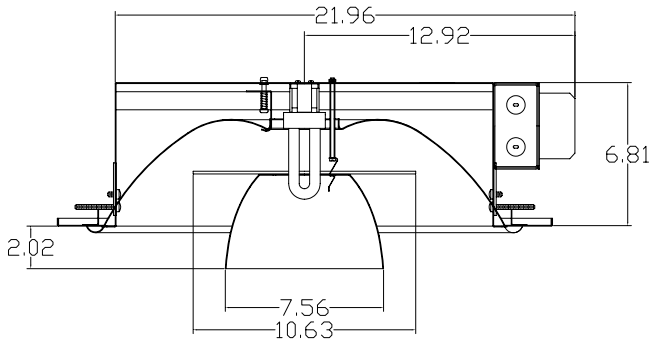

Indigo

Suspended Ceiling w/ Functional Reflector Trim

TYPE: _____

SPECIFICATIONS:

21" diameter recessed reflector with functional trim optic for suspended ceiling lighting.

Rough-ins

- Designed to fit into 2ft. X 2ft. grid ceiling.
- Assembly pan for suspended ceiling with visible T-bars provide easy installation. Matte white powder-coat painted finish.
- Reflector: Heavy gauge spun aluminum reflector with rolled up lip. Matte white powder coat painted finish.
- Consult factory for custom reflector finishes.

Electrical

- Galvanized steel junction box with pry-out knock outs. Rated for through branch wiring, 4 in/4 out #12AWG wire 90 deg. Minimum. Accessible from below ceiling.
- Electronic, HPF, Class P rated, compact fluorescent ballast. Accessible from below ceiling. Wattage and voltage must be specified. See ordering information.
- Options include: dimming, emergency back-up. See ordering information.
- 26W/32W/42W, 4-Pin PL-T compact fluorescent lamp (supplied by others).

Compliance

- UL/C listed for damp locations.

To specify a complete catalog number, choose a combination of one rough-in and one trim from the selections available.

Rough-In Ordering Information

Ex. ALI-26-120