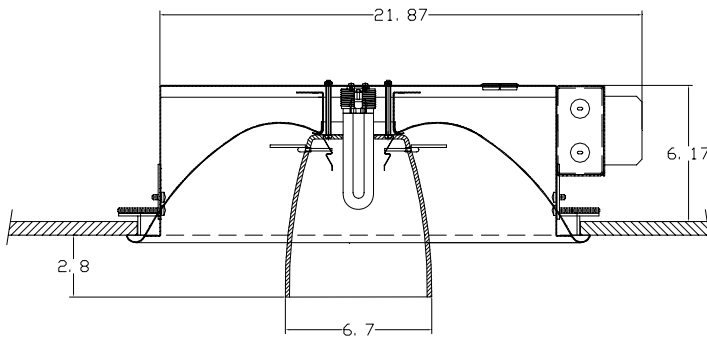

Indigo

Suspended Ceiling w/ 24478 Decorative Trim

TYPE: _____

Specifications:

21" diameter recessed reflector with decorative glass cone trim optic for suspended ceiling lighting.

Rough-in

- Designed to fit into 2 ft. X 2 ft. grid ceiling.
- Assembly pan for suspended ceilings with visible T-bars provide easy installation. Matte white powder coat painted finish.
- Reflector: Heavy gauge spun aluminum reflector with rolled lip. Matte white powder coat painted finish.
- Consult factory for custom reflector finishes.

Trim Styles

- 24478: Opal white glass cone. An opal white acrylic diffusing disc rests on top of glass cone.
- Consult factory for custom colors and custom trim styles.

Electrical

- Galvanized steel junction box with pry-out knock outs. Rated for through branch wiring, 4 in/4 out #12AWG wire 90 deg. Minimum. Accessible from below ceiling.
- Electronic, HPF, Class P rated, compact fluorescent ballast. Accessible from below ceiling. Wattage and voltage must be specified. See ordering information.
- Options include: dimming, emergency back-up. See ordering information.
- 26W/32W/42W, 4-Pin PL-T compact fluorescent lamp (supplied by others).

Compliance

- UL/C listed for damp locations.

To specify a complete catalog number, choose a combination of one rough-in and one trim from the selections available.

Rough-In Ordering Information

Ex. ALI-26-120