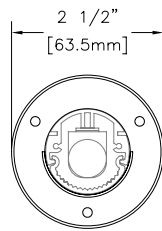

Retail Rod 150/151 Series Wall Mount

TYPE: _____

Mounting Cup