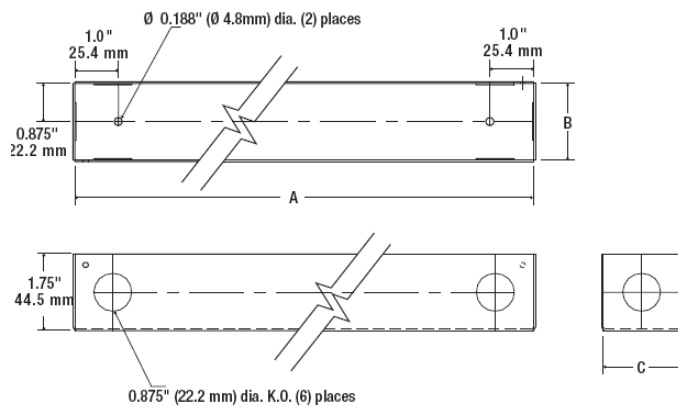

Ballast modules

Ordering information

Ballast module dimensions

Lamp Type	A	B	C
T2	13.5"	1.75"	1.75"
T5	13.5"	1.75"	1.75"
T5HO	20.0"	1.75"	1.75"

Standard T2 ballast modules

152.106	1 lamp 6 watt
152.113	1 lamp 13 watt
152.211	2 lamp 11 watt
152.213	2 lamp 13 watt

Standard T5 ballast modules

155.114	1 lamp 14 watt
155.121	1 lamp 21 watt
155.128	1 lamp 28 watt
155.135	1 lamp 35 watt

Standard T5HO ballast modules

155.124	1 lamp 24 watt
155.139	1 lamp 39 watt
155.154	1 lamp 54 watt
155.180	1 lamp 80 watt

Ardee Lighting reserves the right to change product specifications without prior notification.

	Ardee Lighting	2 of 2
8/8/2007	PO Box 1769 · 639 Washburn Switch Rd · Shelby · NC 28151 T 704. 482.2811 F 800.275.1544 E ardee@jjishelby.com www.ardeelighting.com	222312