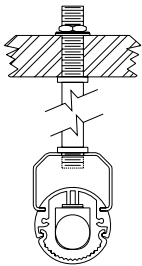

Support Bracket

Notes:

- Mount anywhere along rod
- Supplied with fixtures greater than 36"