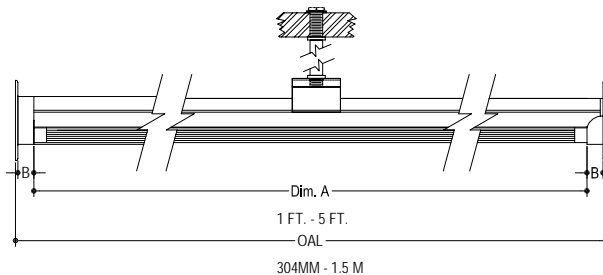

SPECIFICATIONS:

Housing:

- 1-3/8" diameter extruded aluminum in standard lengths up to 10ft.
- Custom lengths available. Consult factory for ordering information.

Mounting:

- 2½" diameter formed steel mounting cup for direct mounting to wall surface. Powder coat painted
- 5" diameter plate for mounting to standard 4" junction box. Available for optional power feed. Ordered separately.
- Support bracket supplied for fixtures greater than 36" overall length supplied with fixture.

Diffuser:

- Extruded clear acrylic ribbed lens
- Snap-in design for easy lamp replacement

Lamps:

- A choice of T2, T5, or T5HO fluorescent lamps
- Clickstrip version (CRW Series) may use 3W festoon lamps or LED Elements.

Electrical:

- Remote electronic ballast, Intellivolt (120v-277v, 50/60Hz) Class P, HPF, and thermally protected. Maximum distance 20 feet. Ordered separately.

Finishes:

- Satin anodized aluminum finish or a choice of five standard powder-coated paint finishes.

Compliances:

UL and cUL Listed, suitable for use in dry locations.

Size	Overall Fixture Length	Dim A.	Dim B.
1	12"	11"	0.5"
2	24"	23"	0.5"
3	36"	35"	0.5"
4	48"	47"	0.5"
5	60"	59"	0.5"

Lamp Chart

Housing Length	Lamp description
12"	(1) 6W T2
24"	(1) 13W T2 or (1) 14W T5 or (1) 24W T5HO
36"	(2) 11W T2 or (1) 21W T5 or (1) 39W T5HO
48"	(2) 13W T2 or (1) 28W T5 or (1) 54W T5HO
60"	(1) 35W T5 or (1) 80W T5HO

Ordering Information

To specify a complete catalog number, choose one item from the selection available in each module.

Example: **150.124-SA**

15_.

1

--

Series	Mount	Lamp	Length	Finishes
150.- With lamp	1- Wall	2-T2	1-12"	SA-Satin aluminum anodize SG-Satin gold anodize WH-White paint BK-Black paint
151.- Without lamp		5-T5	2-24"	
	6- T5HO	3-36"	4-48"	
		5-60"		

Ardee Lighting reserves the right to change product specifications without prior notification.

Ardee Lighting		1 of 2
8/8/2007	PO Box 1769 · 639 Washburn Switch Rd · Shelby · NC 28151 T 704. 482.2811 F 800.275.1544 E ardee@jjishelby.com www.ardeelighting.com	222312