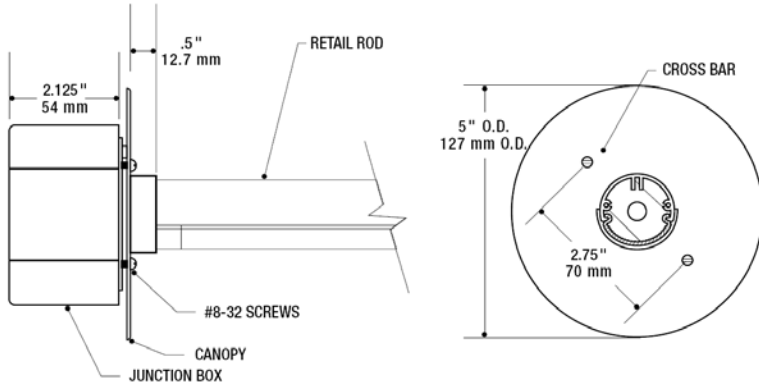

Power Feed for wall

Features

- 5" diameter canopy cover with choice of finishes
- Steel octagonal junction box with 1/2" knockouts for primary wiring and cross-bar to secure rod

Ordering information

150.100-WH	White
150.100-BK	Black

Support Bracket

Notes:

- Mount anywhere along rod
- Supplied with fixtures greater than 36"